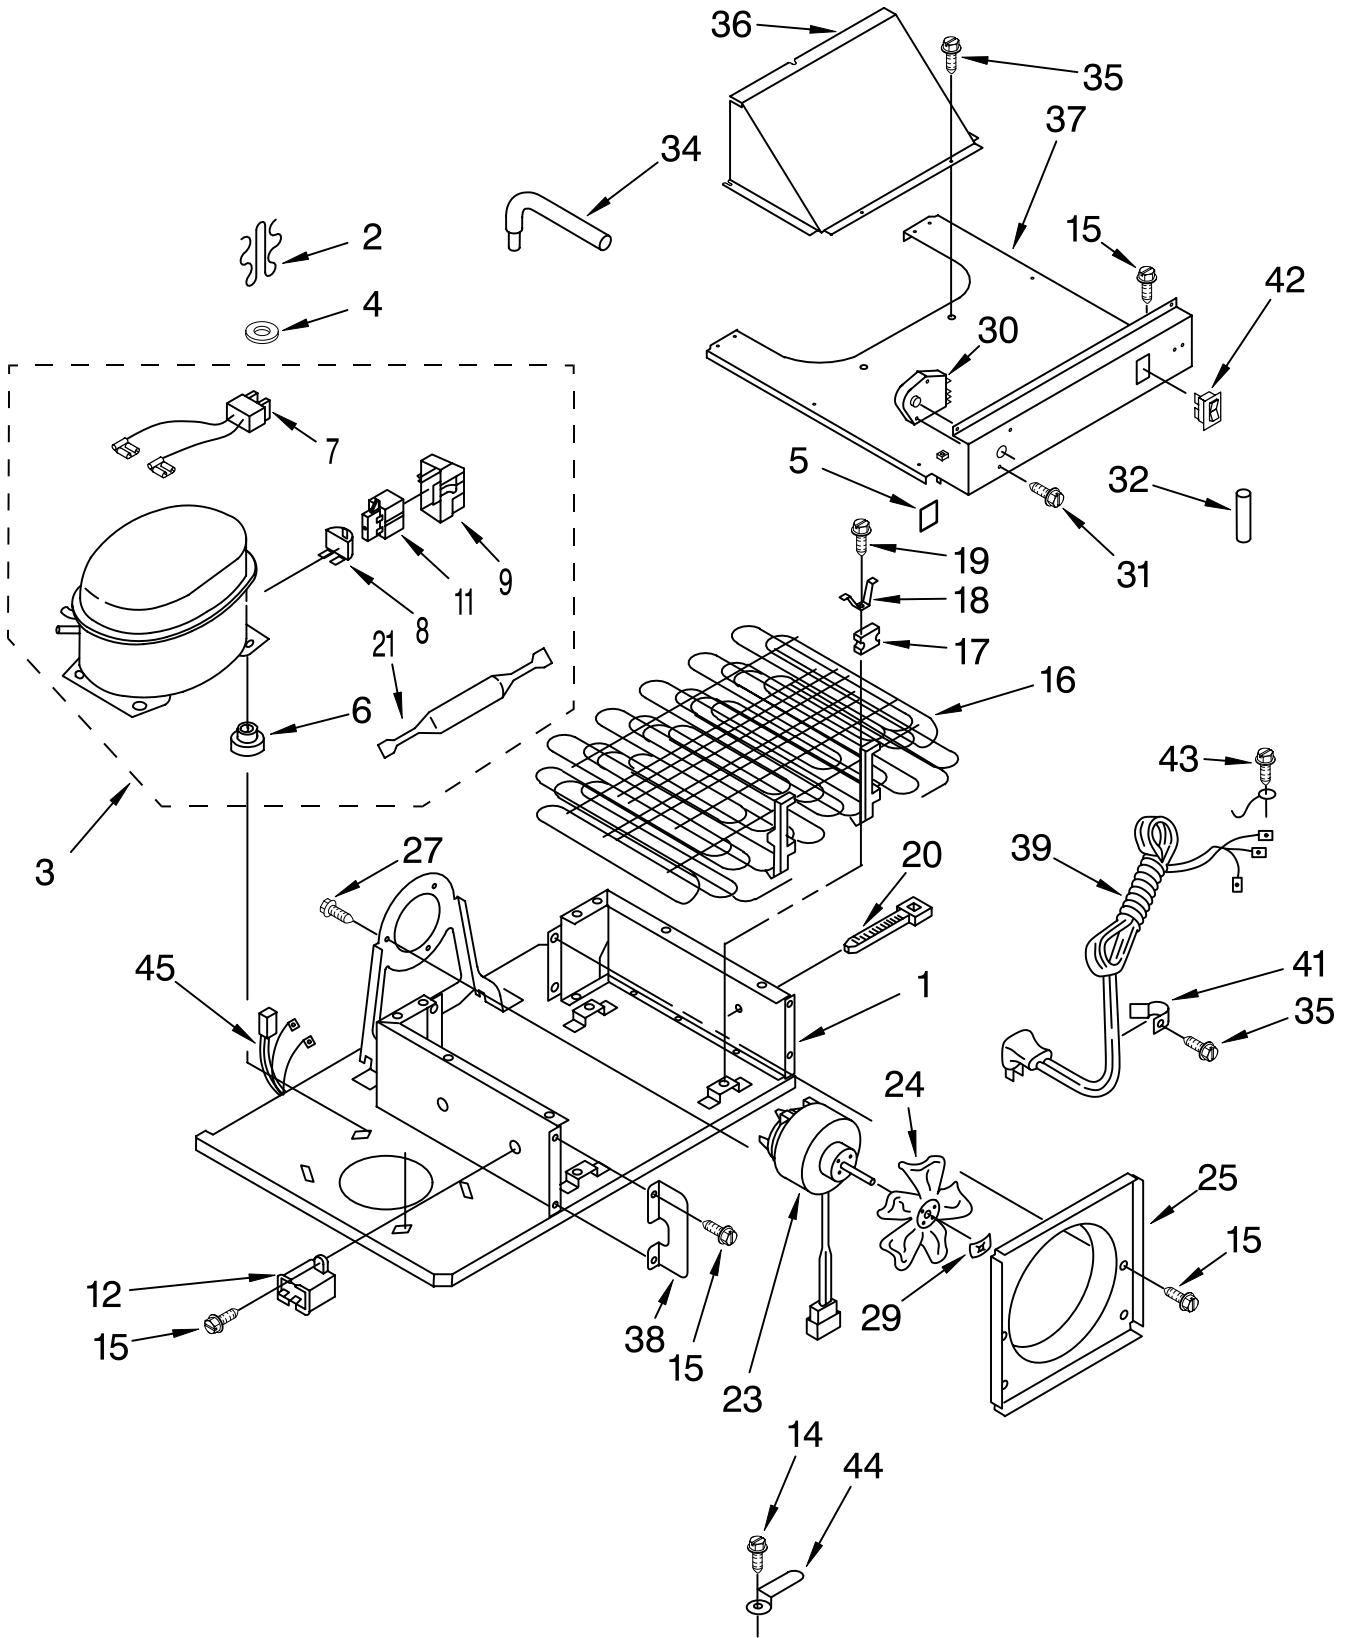

UPPER UNIT PARTS

For Models: KSSS42QDW05, KSSS42QDX05

FOR ORDERING INFORMATION REFER TO PARTS PRICE LIST

UPPER UNIT PARTS

For Models: KSSS42QDW05, KSSS42QDX05

Illus. No.	Part No.	DESCRIPTION
1	2003398	Assembly, Unit Base
2	2163787	Clip, Compressor Mounting (4)
3	2183419	Compressor (Includes Items 7, 8, 9, 11, 12 & 21) (Also Order 876765 Tube Kit)
4	680975	Washer
5	2003389	Bushing, Foam
6	2163786	Grommet, Mounting
7	2172890	Wire Assembly
8	2154697	Overload (Includes Relay)
9	2162358	Terminal Cover
11		Relay (See Overload)
12	2169137	Capacitor
14	486899	Screw
15	487869	Screw
16	2003392	Condenser
17	943447	Grommet (4)
18	1113019	Clamp (4)

Illus. No.	Part No.	DESCRIPTION
19	487522	Screw
20	851095	Wire Tie (2)
21	2164492	Drier
23	2169135	Motor, Fan
24	1108179	Blade, Fan
25	2003169	Orifice, Fan
27	489099	Screw (3)
29	486692	Speed Nut
30	2162044	Defrost Timer
31	488911	Screw
32	2000645	Sleeve, Condenser
34	2003011	Process, Tube
35	486194	Screw
36	2003174	Cover, Fan
37	2003355	Cover, Condenser
38	2003263	Air Vane
39	2003381	Service Cord
41	1113162	Clamp, Cord (2)
42	1113229	Switch, Power Disconnect
43	488879	Screw, Ground
44	653035	Clip, Cord Plug
45	2003356	Wiring Harness, Unit Compartment

Illus. No.	Part No.	DESCRIPTION
Following Parts Not Illustrated and Optional Parts Not Included		

- 978025 Valve, Access (1/4")
- 978026 Valve, Access (5/16")
- 978027 Valve, Access (3/8")
- 978028 Valve, Access (1/2")
- 978029 Valve, Access (5/8")
- 978030 Valve, Access (3/4")
- 876764 Valve, Access (3/16")

REFRIGERANT CHARGE

6.75 oz.
(R-134A)